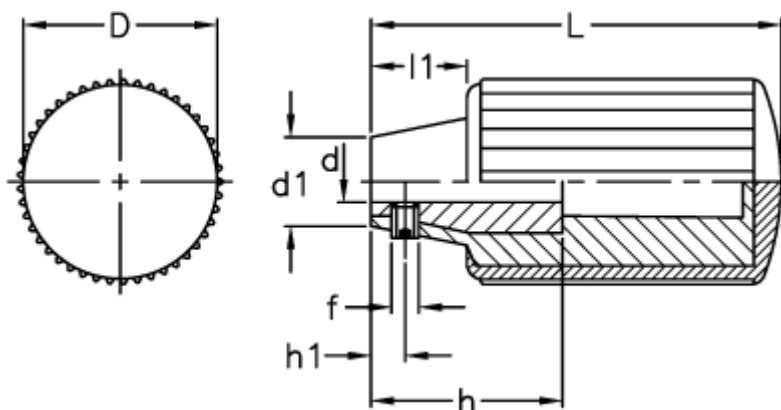

Data Sheet

Article number: 2304120402
Description: E+G Knurled handle
I.168/60 B-6-SOFT

Measures

D	= 30
d1	= 13
d H7	= 6
f	= M4
h	= 28
h1	= 5
L	= 60
l1	= 14